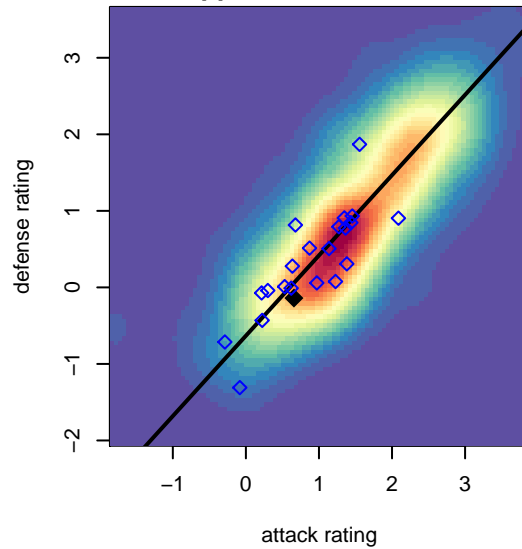

**attack and defense rating
relative to others at age
and all opponents in last 13 months**