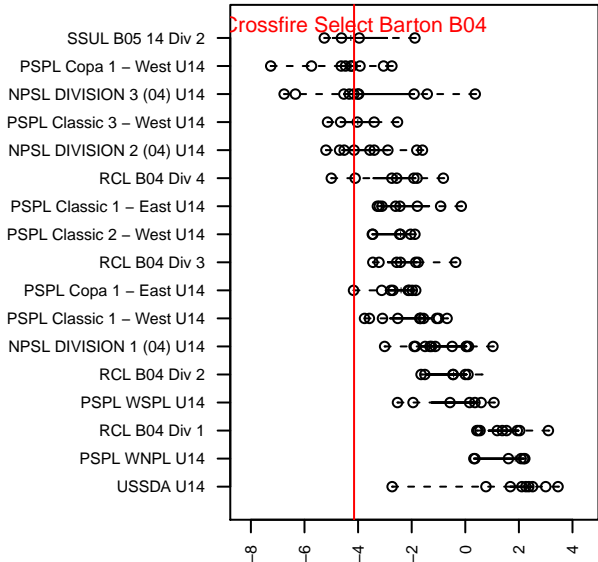

**attack and defense rating
relative to others at age
and all opponents in last 13 months**