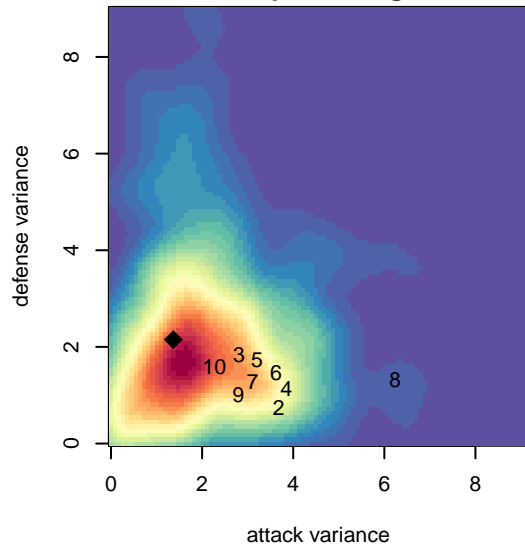

Crossfire Select Barton B04

Crossfire Select SC
Redmond, WA
B04 total strength=874
attack=1.93 defense=0.87
fall league = NPSL DIVISION 2 (04) U14

alt names used:
Crossfire Select B04 Barton
08 CFS B04–Silver–Barton
CFS B04–Silver–Barton
Crossfire Select B04 Barton
CFS B04 – Silver – Barton

Venues played:
2017 Crossfire Select U14 Silver
2017 Rimland Challenge COPA U14
2017 Xtreme Cup BU14 Bronze
2017 NPSL DIVISION 2 (04) U14
2017 Founders Cup B04 Div A

**attack and defense variance (black dot)
relative to other teams
and top 10 in region**