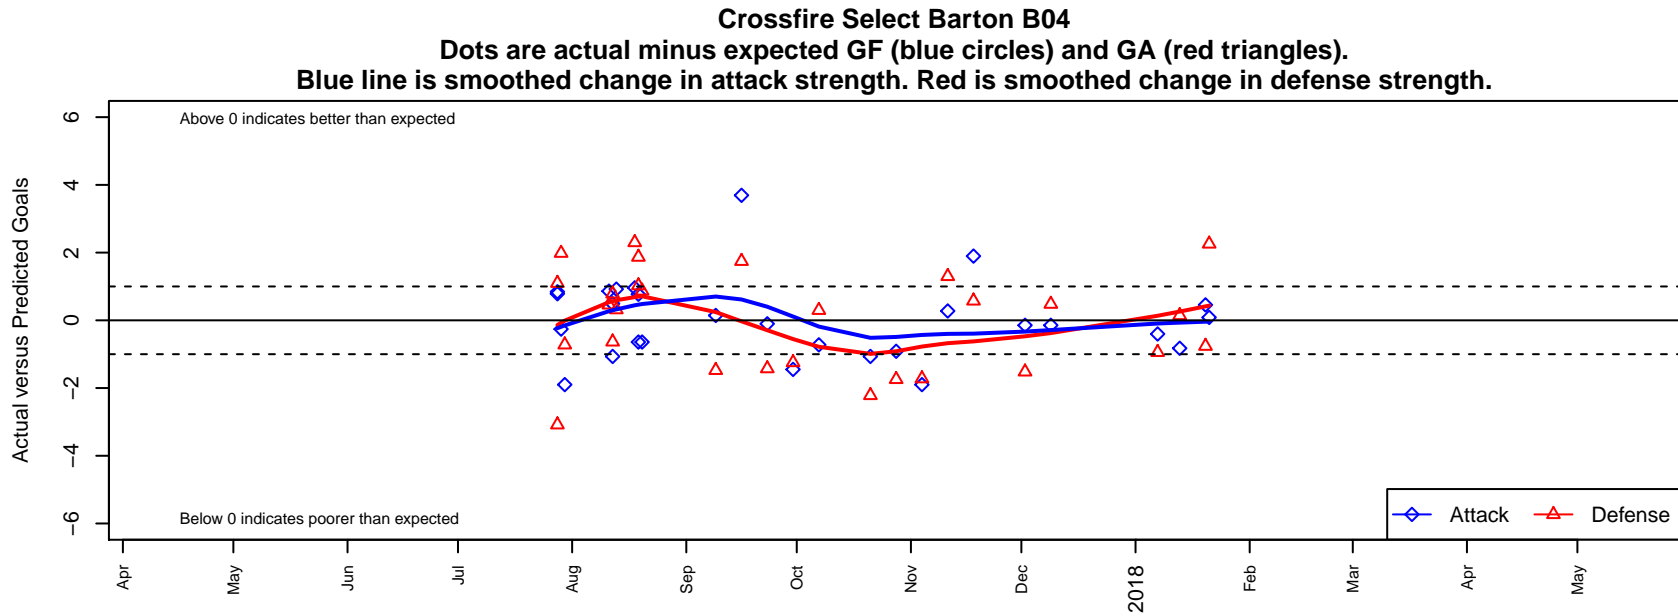

**attack and defense variance (black dot)
relative to other teams
and top 10 in region**

**attack and defense rating
relative to others at age
and all opponents in last 13 months**

Crossfire Select Barton B04

Crossfire Select SC
Redmond, WA
B04 total strength=874
attack=1.93 defense=0.87
fall league = NPSL DIVISION 2 (04) U14

alt names used:
Crossfire Select B04 Barton
08 CFS B04–Silver–Barton
CFS B04–Silver–Barton
Crossfire Select B04 Barton
CFS B04 – Silver – Barton

Venues played:
2017 Crossfire Select U14 Silver
2017 Rimland Challenge COPA U14
2017 Xtreme Cup BU14 Bronze
2017 NPSL DIVISION 2 (04) U14
2017 Founders Cup B04 Div A